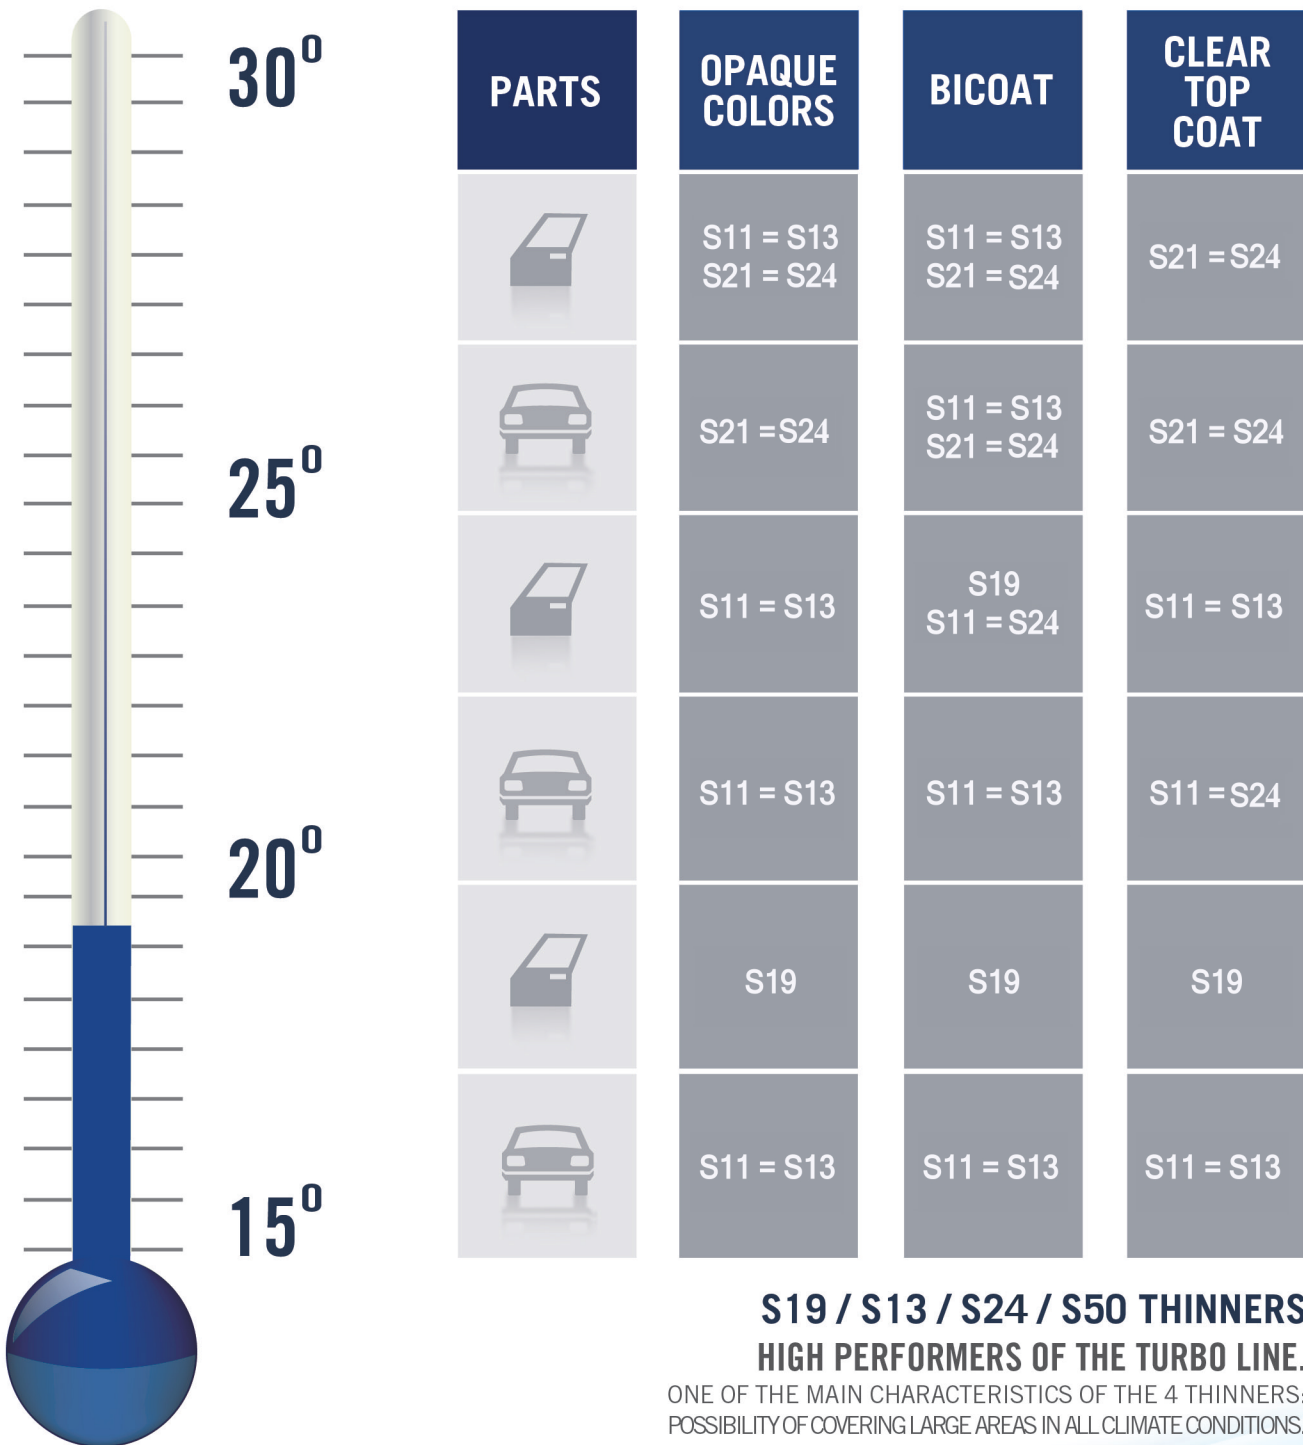

# THINNER TDS

## S19 / S13 / S24 / S50 THINNERS HIGH PERFORMERS OF THE TURBO LINE.

ONE OF THE MAIN CHARACTERISTICS OF THE 4 THINNERS:  
POSSIBILITY OF COVERING LARGE AREAS IN ALL CLIMATE CONDITIONS.

**“USE S50 IN TEMPERATURES EXCEEDING 30°C”**